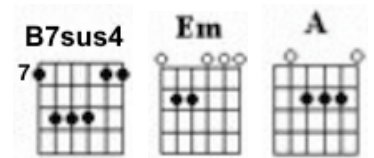

Venus (by Shocking Blue)

Intro: B7sus4 B7sus4 B↓E Em A Em A
 B7sus4 B↓E Em A Em A Em A Em A

First notes to sing: E G G F# E D E

Verse 1:

Em A Em A
 A goddess on a mountain top
 Em A Em A
 Was burning like a silver flame,
 Em A Em A
 The summit of beauty and love,
 Em A Em
 And Venus was her name.

Chorus:

(G) Am(A) D Am D Em A Em A
 She's got it, yeah baby, she's got it.
 C B7sus4 Em A Em A
 Well, I'm your Venus, I'm your fire at your de-sire.
 C B7sus4 Em A Em A
 Well, I'm your Venus, I'm your fire at your de-sire.

* 'catch' the e string on the way up

Chorus:

Am **D** **Am** **D** **Em** **A** **Em** **A**
 She's got it, yeah baby, she's got it.
C **B7sus4** **Em** **A** **Em** **A**
 Well, I'm your Venus, I'm your fire at your de-sire.
C **B7sus4** **Em** **A** **Em** **A**
 Well, I'm your Venus, I'm your fire at your de-sire.

Chorus:

Am **D** **Am** **D** **Em** **A** **Em** **A**
 She's got it, yeah baby, she's got it.
C **B7sus4** **Em** **A** **Em** **A**
 Well, I'm your Venus, I'm your fire at your de-sire.

End on: **B7sus4 B7sus4 B↓E Em**