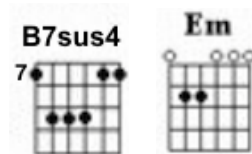

Chorus:

(G) Am(A) D Am D Em A Em A
 She's got it, yeah baby, she's got it.
 C B7sus4 Em A Em A
 Well, I'm your Venus, I'm your fire at your de-sire.
 C B7sus4 Em A Em A
 Well, I'm your Venus, I'm your fire at your de-sire.

* 'catch' the e string on the way up

Chorus:

Am **D** **Am** **D** **Em** **A** **Em** **A**
 She's got it, yeah baby, she's got it.
C **B7sus4** **Em** **A** **Em** **A**
 Well, I'm your Venus, I'm your fire at your de-sire.
C **B7sus4** **Em** **A** **Em** **A**
 Well, I'm your Venus, I'm your fire at your de-sire.

Bridge: **B7sus4 B7sus4 B↓E Em A Em A**
A A Em Em A A Em
 Aahhh aa-hhh aa-hhh aa-hhh
A A Em Em A A Em
 Aahhh aa-hhh aa-hhh aa-hhh

Chorus:

Am **D** **Am** **D** **Em** **A** **Em** **A**
 She's got it, yeah baby, she's got it.
C **B7sus4** **Em** **A** **Em** **A**
 Well, I'm your Venus, I'm your fire at your de-sire.
C **B7sus4** **Em** **A** **Em** **A**
 Well, I'm your Venus, I'm your fire at your de-sire.

Verse 3:

Em **A** **Em** **A**
 A goddess on a mountain top
Em **A** **Em** **A**
 Burning like a silver flame,
Em **A** **Em** **A**
 Summit of beauty and love,
Em **A** **Em**
 And Venus was her name.