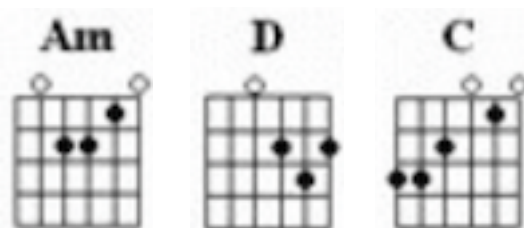

Venus (by Shocking Blue)

Intro: B7sus4 B7sus4 B↓E Em A Em A
 B7sus4 B↓E Em A Em A Em A Em A

First notes to sing: E G G F# E D E

Verse 1:

Em A Em A
 A goddess on a mountain top
 Em A Em A
 Was burning like a silver flame,
 Em A Em A
 The summit of beauty and love,
 Em A Em
 And Venus was her name.

Chorus:

(G) Am(A) D Am D Em A Em A
 She's got it, yeah baby, she's got it.
 C B7sus4 Em A Em A
 Well, I'm your Venus, I'm your fire at your de-sire.
 C B7sus4 Em A Em A
 Well, I'm your Venus, I'm your fire at your de-sire.

* 'catch' the e string on the way up

Chorus:

Am **D** **Am** **D** **Em** **A** **Em** **A**
 She's got it, yeah baby, she's got it.
C **B7sus4** **Em** **A** **Em** **A**
 Well, I'm your Venus, I'm your fire at your de-sire.
C **B7sus4** **Em** **A** **Em** **A**
 Well, I'm your Venus, I'm your fire at your de-sire.

Verse 3:

Em **A** **Em** **A**
 A goddess on a mountain top
Em **A** **Em** **A**
 Burning like a silver flame,
Em **A** **Em** **A**
 Summit of beauty and love,
Em **A** **Em**
 And Venus was her name.