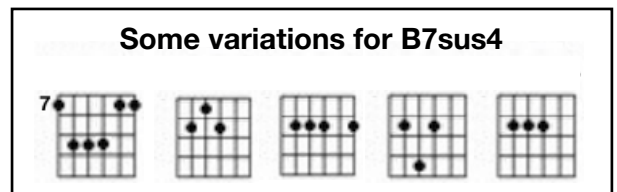

Venus (by Shocking Blue)

Intro: B7sus4 B7sus4 B↓E Em A Em A
 B7sus4 B↓E Em A Em A Em A Em A

First notes to sing: E G G F# E D E

Verse 1:

Em A Em A
 A goddess on a mountain top
 Em A Em A
 Was burning like a silver flame,
 Em A Em A
 The summit of beauty and love,
 Em A Em
 And Venus was her name.

* 'catch' the e string on the way up

Chorus:

Am **D** **Am** **D** **Em** **A** **Em** **A**
 She's got it, yeah baby, she's got it.
C **B7sus4** **Em** **A** **Em** **A**
 Well, I'm your Venus, I'm your fire at your de-sire.
C **B7sus4** **Em** **A** **Em** **A**
 Well, I'm your Venus, I'm your fire at your de-sire.

Verse 3:

Em **A** **Em** **A**
 A goddess on a mountain top
Em **A** **Em** **A**
 Burning like a silver flame,
Em **A** **Em** **A**
 Summit of beauty and love,
Em **A** **Em**
 And Venus was her name.

Chorus:

Am **D** **Am** **D** **Em** **A** **Em** **A**
 She's got it, yeah baby, she's got it.
C **B7sus4** **Em** **A** **Em** **A**
 Well, I'm your Venus, I'm your fire at your de-sire.

End on: **B7sus4 B7sus4 B↓E Em**