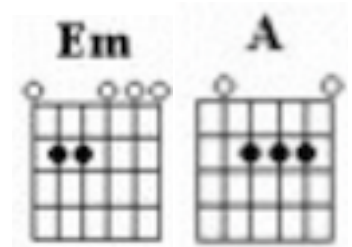

Venus (by Shocking Blue)

Intro: B7sus4 B7sus4 B↓E Em A Em A
 B7sus4 B↓E Em A Em A Em A Em A

First notes to sing: E G G F# E D E

Verse 1:

Em A Em A
 A goddess on a mountain top
 Em A Em A
 Was burning like a silver flame,
 Em A Em A
 The summit of beauty and love,
 Em A Em
 And Venus was her name.

Chorus:

(G) Am(A) D Am D Em A Em A
 She's got it, yeah baby, she's got it.
 C B7sus4 Em A Em A
 Well, I'm your Venus, I'm your fire at your de-sire.
 C B7sus4 Em A Em A
 Well, I'm your Venus, I'm your fire at your de-sire.

* 'catch' the e string on the way up

Chorus:

Am **D** **Am** **D** **Em** **A** **Em** **A**
 She's got it, yeah baby, she's got it.
C **B7sus4** **Em** **A** **Em** **A**
 Well, I'm your Venus, I'm your fire at your de-sire.
C **B7sus4** **Em** **A** **Em** **A**
 Well, I'm your Venus, I'm your fire at your de-sire.

Chorus:

Am **D** **Am** **D** **Em** **A** **Em** **A**
 She's got it, yeah baby, she's got it.
C **B7sus4** **Em** **A** **Em** **A**
 Well, I'm your Venus, I'm your fire at your de-sire.

End on: **B7sus4 B7sus4 B↓E Em**