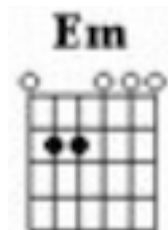

Wonderful Tonight (by Eric Clapton)

Intro: G-D-C-D-G 2x

G **D**
It's late in the evening
C **D**
She's wonderin' what clothes to wear,
G **D**
She put's on her make-up,
C **D**
And brushes her long-dark hair;
C **D** **G** **D** **Em**
And then she asks me, do I look al-right?
C **D** **G**
I say yes, you look wonderful to-night.

Guitar Solo: (Played over) G-D-C-D-G

G **D** **C** **D**
We go to a party, everyone turns to see,
G **D** **C** **D**
This beautiful lady, walking around with me
C **D** **G** **D** **Em**
And then she asks me, do you feel al-right?
C **D** **G** **G7**
I say yes, I feel wonderful to-night. (**Bridge lead in**)

Bridge: C **D** **G** **D** **Em**
I feel wonderful be-cause I see the love light in your eyes,
C **D** **C** **D**
And the wonder of it all, is that you just don't real-ise
G
How much I love you.

Guitar Solo: (Played over) G-D-C-D-G

G **D** **C** **D**
It's time to go home now, I've got an aching head,
G **D** **C** **D**
I give her the car key, she helps me to bed
C **D** **G** **D** **Em**
And then I tell her, as I turn off the light,
C **D** **G**
I say my darling, you were wonderful to-night
C **D** **G**
Oh.. my darling you were wonderful to-night.

Guitar Solo: (Played over) G-D-C-D-G