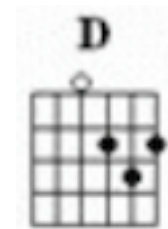

Wonderful Tonight (by Eric Clapton)

Intro: G-D-C-D-G 2x

G **D**
It's late in the evening
C **D**
She's wonderin' what clothes to wear,
G **D**
She put's on her make-up,
C **D**
And brushes her long-dark hair;
C **D** **G** **D** **Em**
And then she asks me, do I look al-right?
C **D** **G**
I say yes, you look wonderful to-night.

Guitar Solo: (Played over) G-D-C-D-G

G **D** **C** **D**
We go to a party, everyone turns to see,
G **D** **C** **D**
This beautiful lady, walking around with me
C **D** **G** **D** **Em**
And then she asks me, do you feel al-right?
C **D** **G** **G7**
I say yes, I feel wonderful to-night. (**Bridge lead in**)

Bridge: C **D** **G** **D** **Em**
I feel wonderful be-cause I see the love light in your eyes,
C **D** **C** **D**
And the wonder of it all, is that you just don't real-ise
G
How much I love you.

Guitar Solo: (Played over) G-D-C-D-G

G **D** **C** **D**
It's time to go home now, I've got an aching head,
G **D** **C** **D**
I give her the car key, she helps me to bed
C **D** **G** **D** **Em**
And then I tell her, as I turn off the light,
C **D** **G**
I say my darling, you were wonderful to-night
C **D** **G**
Oh.. my darling you were wonderful to-night.

Guitar Solo: (Played over) G-D-C-D-G