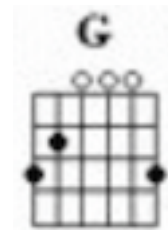

Wonderful Tonight (by Eric Clapton)

Intro: G-D-C-D-G 2x

G **D**
It's late in the evening
C **D**
She's wonderin' what clothes to wear,
G **D**
She put's on her make-up,
C **D**
And brushes her long-dark hair;
C **D** **G** **D** **Em**
And then she asks me, do I look al-right?
C **D** **G**
I say yes, you look wonderful to-night.

Guitar Solo: (Played over) G-D-C-D-G

G **D** **C** **D**
We go to a party, everyone turns to see,
G **D** **C** **D**
This beautiful lady, walking around with me
C **D** **G** **D** **Em**
And then she asks me, do you feel al-right?
C **D** **G** **G7**
I say yes, I feel wonderful to-night. (**Bridge lead in**)

Bridge: C **D** **G** **D** **Em**
I feel wonderful be-cause I see the love light in your eyes,
C **D** **C** **D**
And the wonder of it all, is that you just don't real-ise
G
How much I love you.

Guitar Solo: (Played over) G-D-C-D-G

G **D** **C** **D**
It's time to go home now, I've got an aching head,
G **D** **C** **D**
I give her the car key, she helps me to bed
C **D** **G** **D** **Em**
And then I tell her, as I turn off the light,
C **D** **G**
I say my darling, you were wonderful to-night
C **D** **G**
Oh.. my darling you were wonderful to-night.

Guitar Solo: (Played over) G-D-C-D-G