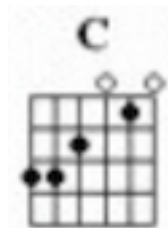

Wonderful Tonight (by Eric Clapton)

Intro: G-D-C-D-G 2x

G **D**
It's late in the evening
C **D**
She's wonderin' what clothes to wear,
G **D**
She put's on her make-up,
C **D**
And brushes her long-dark hair;
C **D** **G** **D** **Em**
And then she asks me, do I look al-right?
C **D** **G**
I say yes, you look wonderful to-night.

Guitar Solo: (Played over) G-D-C-D-G

G **D** **C** **D**
We go to a party, everyone turns to see,
G **D** **C** **D**
This beautiful lady, walking around with me
C **D** **G** **D** **Em**
And then she asks me, do you feel al-right?
C **D** **G** **G7**
I say yes, I feel wonderful to-night. (**Bridge lead in**)

Bridge: C **D** **G** **D** **Em**
I feel wonderful be-cause I see the love light in your eyes,
C **D** **C** **D**
And the wonder of it all, is that you just don't real-ise
G
How much I love you.

Guitar Solo: (Played over) G-D-C-D-G

G **D** **C** **D**
It's time to go home now, I've got an aching head,
G **D** **C** **D**
I give her the car key, she helps me to bed
C **D** **G** **D** **Em**
And then I tell her, as I turn off the light,
C **D** **G**
I say my darling, you were wonderful to-night
C **D** **G**
Oh.. my darling you were wonderful to-night.

Guitar Solo: (Played over) G-D-C-D-G