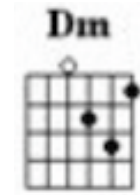

You Don't Have To Say You Love Me

(Dusty Springfield)

Intro: Am Dm E7 E7 Am

Use Capo 5
to put it
into Dm

First notes to sing in Green

Verse 1:

Am(A)(B)(C) Dm(F) G
When I said I needed you
C F
You said you would always stay
Dm
It wasn't me who changed but you
E7
And now you've gone a-way

Verse 2:

Am
Don't you see
Dm G
That now you've gone
C F
And I'm left here on my own
Dm
That I have to follow you
E7 (E)
And beg you to come home?

Chorus:

A(A)(B) (C#)(A) F#m(D) (C#)(B)(A)
You don't have to say you love me
Bm E7
Just be close at hand
A F#m
You don't have to stay forever
Bm E7
I will under-stand
(C#)A(E) (C#)(C#)A(E) (C#)
Be-lieve me be-lieve me
F#m
I can't help but love you
Bm
But be-lieve me
E7 Am
I'll never tie you down

Verse 3:

Left alone with just a memory **Dm** **G**
 Life seems dead and so unreal **C** **F**
 All that's left is loneliness **Dm**
 There's nothing left to feel **E7** **Am**

Chorus:

A(A)(B) **(C#)(A)** **F#m(C#)(B)** **(A)**
 You don't have to say you love me
Bm **E7**
 Just be close at hand
A **F#m**
 You don't have to stay forever
Bm **E7**
 I will under-stand
(C#-E)A **(E)** **C#-F#** **F#m(F#)**
 Be-lieve me. Bel-ieve me