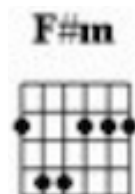

You Don't Have To Say You Love Me

(Dusty Springfield)

Intro: Am Dm E7 E7 Am

Use Capo 5
to put it
into Dm

First notes to sing in Green

Verse 1:

Am(A)(B)(C) Dm(F) G
When I said I needed you
C F
You said you would always stay
Dm
It wasn't me who changed but you
E7
And now you've gone a-way

Verse 2:

Am
Don't you see
Dm G
That now you've gone
C F
And I'm left here on my own
Dm
That I have to follow you
E7 (E)
And beg you to come home?

Chorus:

A(A)(B) (C#)(A) F#m(D) (C#)(B)(A)
You don't have to say you love me
Bm E7
Just be close at hand
A F#m
You don't have to stay forever
Bm E7
I will under-stand
(C#)A(E) (C#)(C#)A(E) (C#)
Be-lieve me be-lieve me
F#m
I can't help but love you
Bm
But be-lieve me
E7 Am
I'll never tie you down

Verse 3:

Left alone with just a memory **Dm** **G**
 Life seems dead and so unreal **C** **F**
 All that's left is loneliness **Dm**
 There's nothing left to feel **E7** **Am**

Chorus:

A(A)(B) **(C#)(A)** **F#m(C#)(B)** **(A)**
 You don't have to say you love me
Bm **E7**
 Just be close at hand
A **F#m**
 You don't have to stay forever
Bm **E7**
 I will under-stand
(C#-E)A **(E)** **C#-F#** **F#m(F#)**
 Be-lieve me. Bel-ieve me