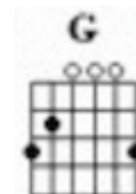

You Don't Have To Say You Love Me

(Dusty Springfield)

Intro: Am Dm E7 E7 Am

Use Capo 5
to put it
into Dm

First notes to sing in Green

Verse 1:

Am(A)(B)(C) Dm(F) G
When I said I needed you
C F
You said you would always stay
Dm
It wasn't me who changed but you
E7
And now you've gone a-way

Verse 2:

Am
Don't you see
Dm G
That now you've gone
C F
And I'm left here on my own
Dm
That I have to follow you
E7 (E)
And beg you to come home?

Chorus:

A(A)(B) (C#)(A) F#m(D) (C#)(B)(A)
You don't have to say you love me
Bm E7
Just be close at hand
A F#m
You don't have to stay forever
Bm E7
I will under-stand
(C#)A(E) (C#)(C#)A(E) (C#)
Be-lieve me be-lieve me
F#m
I can't help but love you
Bm
But be-lieve me
E7 Am
I'll never tie you down

Verse 3:

Left alone with just a memory **Dm** **G**
 Life seems dead and so unreal **C** **F**
 All that's left is loneliness **Dm**
 There's nothing left to feel **E7** **Am**

Chorus:

A(A)(B) **(C#)(A)** **F#m(C#)(B)** **(A)**
 You don't have to say you love me
Bm **E7**
 Just be close at hand
A **F#m**
 You don't have to stay forever
Bm **E7**
 I will under-stand
(C#-E)A **(E)** **C#-F#** **F#m(F#)**
 Be-lieve me. Bel-ieve me