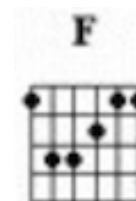

You Don't Have To Say You Love Me

(Dusty Springfield)

Intro: Am Dm E7 E7 Am

Use Capo 5
to put it
into Dm

First notes to sing in Green

Verse 1:

Am(A)(B)(C) Dm(F) G
When I said I needed you
C F
You said you would always stay
Dm
It wasn't me who changed but you
E7
And now you've gone a-way

Verse 2:

Am
Don't you see
Dm G
That now you've gone
C F
And I'm left here on my own
Dm
That I have to follow you
E7 (E)
And beg you to come home?

Chorus:

A(A)(B) (C#)(A) F#m(D) (C#)(B)(A)
You don't have to say you love me
Bm E7
Just be close at hand
A F#m
You don't have to stay forever
Bm E7
I will under-stand
(C#)A(E) (C#)(C#)A(E) (C#)
Be-lieve me be-lieve me
F#m
I can't help but love you
Bm
But be-lieve me
E7 Am
I'll never tie you down

Verse 3:

Left alone with just a memory **Dm** **G**
 Life seems dead and so unreal **C** **F**
 All that's left is loneliness **Dm**
 There's nothing left to feel **E7** **Am**

Chorus:

A(A)(B) **(C#)(A)** **F#m(C#)(B)** **(A)**
 You don't have to say you love me
Bm **E7**
 Just be close at hand
A **F#m**
 You don't have to stay forever
Bm **E7**
 I will under-stand
(C#-E)A **(E)** **C#-F#** **F#m(F#)**
 Be-lieve me. Bel-ieve me