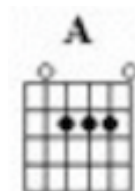

You Don't Have To Say You Love Me

(Dusty Springfield)

Intro: Am Dm E7 E7 Am

Use Capo 5
to put it
into Dm

First notes to sing in Green

Verse 1:

Am(A)(B)(C) Dm(F) G
When I said I needed you
C F
You said you would always stay
Dm
It wasn't me who changed but you
E7
And now you've gone a-way

Verse 2:

Am
Don't you see
Dm G
That now you've gone
C F
And I'm left here on my own
Dm
That I have to follow you
E7 (E)
And beg you to come home?

Chorus:

A(A)(B) (C#)(A) F#m(D) (C#)(B)(A)
You don't have to say you love me
Bm E7
Just be close at hand
A F#m
You don't have to stay forever
Bm E7
I will under-stand
(C#)A(E) (C#)(C#)A(E) (C#)
Be-lieve me be-lieve me
F#m
I can't help but love you
Bm
But be-lieve me
E7 Am
I'll never tie you down

Verse 3:

Left alone with just a memory **Dm** **G**
 Life seems dead and so unreal **C** **F**
 All that's left is loneliness **Dm**
 There's nothing left to feel **E7** **Am**

Chorus:

A(A)(B) **(C#)(A)** **F#m(C#)(B)** **(A)**
 You don't have to say you love me
Bm **E7**
 Just be close at hand
A **F#m**
 You don't have to stay forever
Bm **E7**
 I will under-stand
(C#-E)A **(E)** **C#-F#** **F#m(F#)**
 Be-lieve me. Bel-ieve me