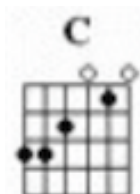

You Don't Have To Say You Love Me

(Dusty Springfield)

Intro: Am Dm E7 E7 Am

Use Capo 5
to put it
into Dm

First notes to sing in Green

Verse 1:

Am(A)(B)(C) Dm(F) G
When I said I needed you
C F
You said you would always stay
Dm
It wasn't me who changed but you
E7
And now you've gone a-way

Verse 2:

Am
Don't you see
Dm G
That now you've gone
C F
And I'm left here on my own
Dm
That I have to follow you
E7 (E)
And beg you to come home?

Chorus:

A(A)(B) (C#)(A) F#m(D) (C#)(B)(A)
You don't have to say you love me
Bm E7
Just be close at hand
A F#m
You don't have to stay forever
Bm E7
I will under-stand
(C#)A(E) (C#)(C#)A(E) (C#)
Be-lieve me be-lieve me
F#m
I can't help but love you
Bm
But be-lieve me
E7 Am
I'll never tie you down

Verse 3:

Left alone with just a memory **Dm** **G**
 Life seems dead and so unreal **C** **F**
 All that's left is loneliness **Dm**
 There's nothing left to feel **E7** **Am**

Chorus:

A(A)(B) **(C#)(A)** **F#m(C#)(B)** **(A)**
 You don't have to say you love me
Bm **E7**
 Just be close at hand
A **F#m**
 You don't have to stay forever
Bm **E7**
 I will under-stand
(C#-E)A **(E)** **C#-F#** **F#m(F#)**
 Be-lieve me. Bel-ieve me