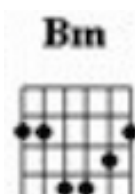

You Don't Have To Say You Love Me

(Dusty Springfield)

Intro: Am Dm E7 E7 Am

Use Capo 5
to put it
into Dm

First notes to sing in Green

Verse 1:

Am(A)(B)(C) Dm(F) G
When I said I needed you
C F
You said you would always stay
Dm
It wasn't me who changed but you
E7
And now you've gone a-way

Verse 2:

Am
Don't you see
Dm G
That now you've gone
C F
And I'm left here on my own
Dm
That I have to follow you
E7 (E)
And beg you to come home?

Chorus:

A(A)(B) (C#)(A) F#m(D) (C#)(B)(A)
You don't have to say you love me
Bm E7
Just be close at hand
A F#m
You don't have to stay forever
Bm E7
I will under-stand
(C#)A(E) (C#)(C#)A(E) (C#)
Be-lieve me be-lieve me
F#m
I can't help but love you
Bm
But be-lieve me
E7 Am
I'll never tie you down

Verse 3:

Left alone with just a memory **Dm** **G**
 Life seems dead and so unreal **C** **F**
 All that's left is loneliness **Dm**
 There's nothing left to feel **E7** **Am**

Chorus:

A(A)(B) **(C#)(A)** **F#m(C#)(B)** **(A)**
 You don't have to say you love me
Bm **E7**
 Just be close at hand
A **F#m**
 You don't have to stay forever
Bm **E7**
 I will under-stand
(C#-E)A **(E)** **C#-F#** **F#m(F#)**
 Be-lieve me. Bel-ieve me