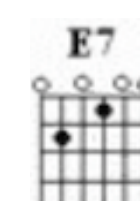

You Don't Have To Say You Love Me

(Dusty Springfield)

Intro: Am Dm E7 E7 Am

Use Capo 5
to put it
into Dm

First notes to sing in Green

Verse 1:

Am(A)(B)(C) Dm(F) G
When I said I needed you
C F
You said you would always stay
Dm
It wasn't me who changed but you
E7
And now you've gone a-way

Verse 2:

Am
Don't you see
Dm G
That now you've gone
C F
And I'm left here on my own
Dm
That I have to follow you
E7 (E)
And beg you to come home?

Chorus:

A(A)(B) (C#)(A) F#m(D) (C#)(B)(A)
You don't have to say you love me
Bm E7
Just be close at hand
A F#m
You don't have to stay forever
Bm E7
I will under-stand
(C#)A(E) (C#)(C#)A(E) (C#)
Be-lieve me be-lieve me
F#m
I can't help but love you
Bm
But be-lieve me
E7 Am
I'll never tie you down

Verse 3:

Left alone with just a memory **Dm** **G**
 Life seems dead and so unreal **C** **F**
 All that's left is loneliness **Dm**
 There's nothing left to feel **E7** **Am**

Chorus:

A(A)(B) **(C#)(A)** **F#m(C#)(B)** **(A)**
 You don't have to say you love me
Bm **E7**
 Just be close at hand
A **F#m**
 You don't have to stay forever
Bm **E7**
 I will under-stand
(C#-E)A **(E)** **C#-F#** **F#m(F#)**
 Be-lieve me. Bel-ieve me