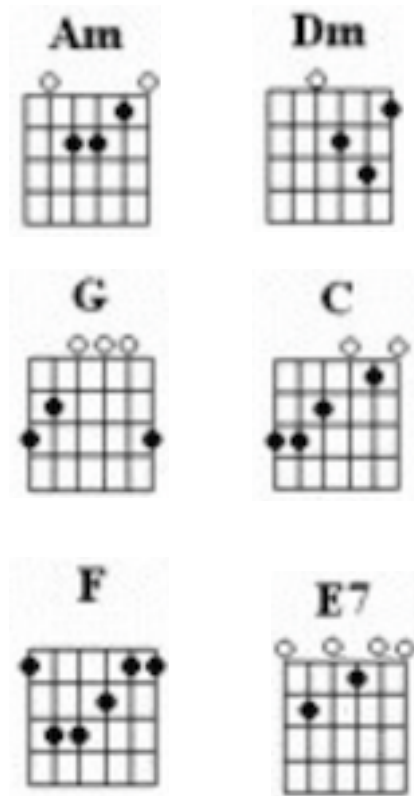

You Don't Have To Say You Love Me

(Dusty Springfield)

Intro: Am Dm E7 E7 Am

Use Capo 5
to put it
into Dm

First notes to sing in Green

Verse 1:

Am(A)(B)(C) Dm(F) G
When I said I needed you
C F
You said you would always stay
Dm
It wasn't me who changed but you
E7
And now you've gone a-way

Verse 2:

Am
Don't you see
Dm G
That now you've gone
C F
And I'm left here on my own
Dm
That I have to follow you
E7 (E)
And beg you to come home?

Chorus:

A(A)(B) (C#)(A) F#m(D) (C#)(B)(A)
You don't have to say you love me
Bm E7
Just be close at hand
A F#m
You don't have to stay forever
Bm E7
I will under-stand
(C#)A(E) (C#)(C#)A(E) (C#)
Be-lieve me be-lieve me
F#m
I can't help but love you
Bm
But be-lieve me
E7 Am
I'll never tie you down

Verse 3:

Left alone with just a memory **Dm** **G**
 Life seems dead and so unreal **C** **F**
 All that's left is loneliness **Dm**
 There's nothing left to feel **E7** **Am**

Chorus:

A(A)(B) **(C#)(A)** **F#m(C#)(B)** **(A)**
 You don't have to say you love me
Bm **E7**
 Just be close at hand
A **F#m**
 You don't have to stay forever
Bm **E7**
 I will under-stand
(C#-E)A **(E)** **C#-F#** **F#m(F#)**
 Be-lieve me. Bel-ieve me