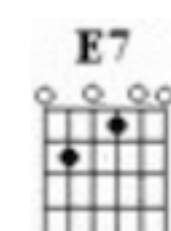

You Don't Have To Say You Love Me

(Dusty Springfield)

Intro: Am Dm E7 E7 Am

First notes to sing in Green

Verse 1:

Am(A) (B) (C) Dm(F) G
 When I said I needed you
 You said you would always stay C F
 It wasn't me who changed but you Dm
 And now you've gone a-way E7

Verse 2:

Am
 Don't you see
 That now you've gone Dm G
 And I'm left here on my own C F
 That I have to follow you Dm
 And beg you to come home? E7 (E)

Chorus:

A(A) (B) (C#) (A) F#m(C#) (B) (A)
 You don't have to say you love me
 Just be close at hand Bm E7
 You don't have to stay forever A F#m
 I will under-stand Bm E7
 Be-lieve me, believe me A
 I can't help but love you F#m
 But be-lieve me Bm
 I'll never tie you down E7 Am

Verse 3:

Left alone with just a memory **Dm** **G**
 Life seems dead and so unreal **C** **F**
 All that's left is loneliness **Dm**
 There's nothing left to feel **E7** **Am**

Chorus:

A(A)(B) **(C#)(A)** **F#m(C#)(B)** **(A)**
 You don't have to say you love me
Bm **E7**
 Just be close at hand
A **F#m**
 You don't have to stay forever
Bm **E7**
 I will under-stand
A
 Be-lieve me, believe me