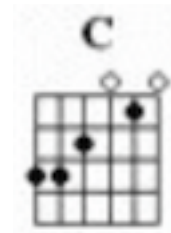

You Don't Have To Say You Love Me

(Dusty Springfield)

Intro: Am Dm E7 E7 Am

First notes to sing in Green

Verse 1:

Am(A) (B) (C) Dm(F) G
 When I said I needed you
 You said you would always stay C F
 It wasn't me who changed but you Dm
 And now you've gone a-way E7

Verse 2:

Am
 Don't you see
 That now you've gone Dm G
 And I'm left here on my own C F
 That I have to follow you Dm
 And beg you to come home? E7 (E)

Chorus:

A(A) (B) (C#) (A) F#m(C#) (B) (A)
 You don't have to say you love me
 Just be close at hand Bm E7
 You don't have to stay forever A F#m
 I will under-stand Bm E7
 Be-lieve me, believe me A
 I can't help but love you F#m
 But be-lieve me Bm
 I'll never tie you down E7 Am

Verse 3:

Left alone with just a memory **Dm** **G**
 Life seems dead and so unreal **C** **F**
 All that's left is loneliness **Dm**
 There's nothing left to feel **E7** **Am**

Chorus:

A(A)(B) **(C#)(A)** **F#m(C#)(B)** **(A)**
 You don't have to say you love me
Bm **E7**
 Just be close at hand
A **F#m**
 You don't have to stay forever
Bm **E7**
 I will under-stand
A
 Be-lieve me, believe me