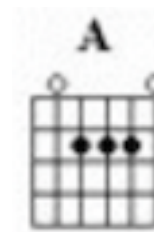

You Don't Have To Say You Love Me

(Dusty Springfield)

Intro: Am Dm E7 E7 Am

First notes to sing in Green

Verse 1:

Am(A) (B) (C) Dm(F) G
 When I said I needed you
 You said you would always stay C F
 It wasn't me who changed but you Dm
 And now you've gone a-way E7

Verse 2:

Am
 Don't you see
 That now you've gone Dm G
 And I'm left here on my own C F
 That I have to follow you Dm
 And beg you to come home? E7 (E)

Chorus:

A(A) (B) (C#) (A) F#m(C#) (B) (A)
 You don't have to say you love me
 Just be close at hand Bm E7
 You don't have to stay forever A F#m
 I will under-stand Bm E7
 Be-lieve me, believe me A
 I can't help but love you F#m
 But be-lieve me Bm
 I'll never tie you down E7 Am

Verse 3:

Left alone with just a memory **Dm** **G**
 Life seems dead and so unreal **C** **F**
 All that's left is loneliness **Dm**
 There's nothing left to feel **E7** **Am**

Chorus:

A(A)(B) **(C#)(A)** **F#m(C#)(B)** **(A)**
 You don't have to say you love me
Bm **E7**
 Just be close at hand
A **F#m**
 You don't have to stay forever
Bm **E7**
 I will under-stand
A
 Be-lieve me, believe me