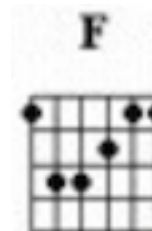

You Don't Have To Say You Love Me

(Dusty Springfield)

Intro: Am Dm E7 E7 Am

First notes to sing in Green

Verse 1:

Am(A) (B) (C) Dm(F) G
 When I said I needed you
 You said you would always stay C F
 It wasn't me who changed but you Dm
 And now you've gone a-way E7

Verse 2:

Am
 Don't you see
 That now you've gone Dm G
 And I'm left here on my own C F
 That I have to follow you Dm
 And beg you to come home? E7 (E)

Chorus:

A(A) (B) (C#) (A) F#m(C#) (B) (A)
 You don't have to say you love me
 Just be close at hand Bm E7
 You don't have to stay forever A F#m
 I will under-stand Bm E7
 Be-lieve me, believe me A
 I can't help but love you F#m
 But be-lieve me Bm
 I'll never tie you down E7 Am

Verse 3:

Left alone with just a memory **Dm** **G**
 Life seems dead and so unreal **C** **F**
 All that's left is loneliness **Dm**
 There's nothing left to feel **E7** **Am**

Chorus:

A(A)(B) **(C#)(A)** **F#m(C#)(B)** **(A)**
 You don't have to say you love me
Bm **E7**
 Just be close at hand
A **F#m**
 You don't have to stay forever
Bm **E7**
 I will under-stand
A
 Be-lieve me, believe me