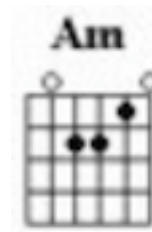

You Don't Have To Say You Love Me

(Dusty Springfield)

Intro: Am Dm E7 E7 Am

First notes to sing in Green

Verse 1:

Am(A) (B) (C) Dm(F) G
 When I said I needed you
 You said you would always stay C F
 It wasn't me who changed but you Dm
 And now you've gone a-way E7

Verse 2:

Am
 Don't you see
 That now you've gone Dm G
 And I'm left here on my own C F
 That I have to follow you Dm
 And beg you to come home? E7 (E)

Chorus:

A(A) (B) (C#) (A) F#m(C#) (B) (A)
 You don't have to say you love me
 Just be close at hand Bm E7
 You don't have to stay forever A F#m
 I will under-stand Bm E7
 Be-lieve me, believe me A
 I can't help but love you F#m
 But be-lieve me Bm
 I'll never tie you down E7 Am

Verse 3:

Left alone with just a memory **Dm** **G**
 Life seems dead and so unreal **C** **F**
 All that's left is loneliness **Dm**
 There's nothing left to feel **E7** **Am**

Chorus:

A(A)(B) **(C#)(A)** **F#m(C#)(B)** **(A)**
 You don't have to say you love me
Bm **E7**
 Just be close at hand
A **F#m**
 You don't have to stay forever
Bm **E7**
 I will under-stand
A
 Be-lieve me, believe me