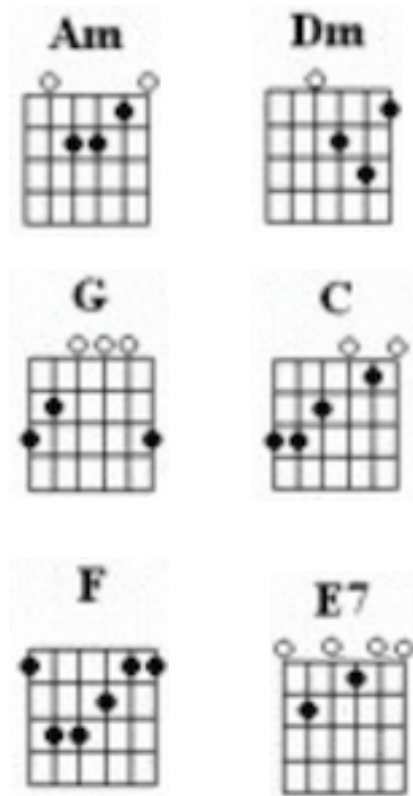

You Don't Have To Say You Love Me

(Dusty Springfield)

Intro: Am Dm E7 E7 Am

First notes to sing in Green

Verse 1:

Am(A) (B) (C) Dm(F) G
 When I said I needed you
 You said you would always stay C F
 It wasn't me who changed but you Dm
 And now you've gone a-way E7

Verse 2:

Am
 Don't you see
 That now you've gone Dm G
 And I'm left here on my own C F
 That I have to follow you Dm
 And beg you to come home? E7 (E)

Chorus:

A(A) (B) (C#) (A) F#m(C#) (B) (A)
 You don't have to say you love me
 Just be close at hand Bm E7
 You don't have to stay forever A F#m
 I will under-stand Bm E7
 Be-lieve me, believe me A
 I can't help but love you F#m
 But be-lieve me Bm
 I'll never tie you down E7 Am

Verse 3:

Left alone with just a memory **Dm** **G**
 Life seems dead and so unreal **C** **F**
 All that's left is loneliness **Dm**
 There's nothing left to feel **E7** **Am**

Chorus:

A(A)(B) **(C#)(A)** **F#m(C#)(B)** **(A)**
 You don't have to say you love me
Bm **E7**
 Just be close at hand
A **F#m**
 You don't have to stay forever
Bm **E7**
 I will under-stand
A
 Be-lieve me, believe me