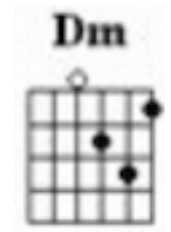

You Don't Have To Say You Love Me

(Dusty Springfield)

Intro: Am Dm E7 E7 Am

First notes to sing in Green

Verse 1:

Am(A) (B) (C) Dm(F) G
 When I said I needed you
 You said you would always stay C F
 It wasn't me who changed but you Dm
 And now you've gone a-way E7

Verse 2:

Am
 Don't you see
 That now you've gone Dm G
 And I'm left here on my own C F
 That I have to follow you Dm
 And beg you to come home? E7 (E)

Chorus:

A(A) (B) (C#) (A) F#m(C#) (B) (A)
 You don't have to say you love me
 Just be close at hand Bm E7
 You don't have to stay forever A F#m
 I will under-stand Bm E7
 Be-lieve me, believe me A
 I can't help but love you F#m
 But be-lieve me Bm
 I'll never tie you down E7 Am

Verse 3:

Left alone with just a memory **Dm** **G**
 Life seems dead and so unreal **C** **F**
 All that's left is loneliness **Dm**
 There's nothing left to feel **E7** **Am**

Chorus:

A(A)(B) **(C#)(A)** **F#m(C#)(B)** **(A)**
 You don't have to say you love me
Bm **E7**
 Just be close at hand
A **F#m**
 You don't have to stay forever
Bm **E7**
 I will under-stand
A
 Be-lieve me, believe me