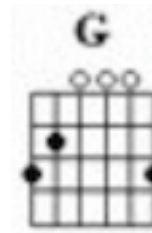

You Don't Have To Say You Love Me

(Dusty Springfield)

Intro: Am Dm E7 E7 Am

First notes to sing in Green

Verse 1:

Am(A) (B) (C) Dm(F) G
 When I said I needed you
 You said you would always stay C F
 It wasn't me who changed but you Dm
 And now you've gone a-way E7

Verse 2:

Am
 Don't you see
 That now you've gone Dm G
 And I'm left here on my own C F
 That I have to follow you Dm
 And beg you to come home? E7 (E)

Chorus:

A(A) (B) (C#) (A) F#m(C#) (B) (A)
 You don't have to say you love me
 Just be close at hand Bm E7
 You don't have to stay forever A F#m
 I will under-stand Bm E7
 Be-lieve me, believe me A
 I can't help but love you F#m
 But be-lieve me Bm
 I'll never tie you down E7 Am

Verse 3:

Left alone with just a memory **Dm** **G**
 Life seems dead and so unreal **C** **F**
 All that's left is loneliness **Dm**
 There's nothing left to feel **E7** **Am**

Chorus:

A(A)(B) **(C#)(A)** **F#m(C#)(B)** **(A)**
 You don't have to say you love me
Bm **E7**
 Just be close at hand
A **F#m**
 You don't have to stay forever
Bm **E7**
 I will under-stand
A
 Be-lieve me, believe me