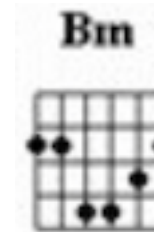

You Don't Have To Say You Love Me

(Dusty Springfield)

Intro: Am Dm E7 E7 Am

First notes to sing in Green

Verse 1:

Am(A) (B) (C) Dm(F) G
 When I said I needed you
 You said you would always stay C F
 It wasn't me who changed but you Dm
 And now you've gone a-way E7

Verse 2:

Am
 Don't you see
 That now you've gone Dm G
 And I'm left here on my own C F
 That I have to follow you Dm
 And beg you to come home? E7 (E)

Chorus:

A(A) (B) (C#) (A) F#m(C#) (B) (A)
 You don't have to say you love me
 Just be close at hand Bm E7
 You don't have to stay forever A F#m
 I will under-stand Bm E7
 Be-lieve me, believe me A
 I can't help but love you F#m
 But be-lieve me Bm
 I'll never tie you down E7 Am

Verse 3:

Left alone with just a memory **Dm** **G**
 Life seems dead and so unreal **C** **F**
 All that's left is loneliness **Dm**
 There's nothing left to feel **E7** **Am**

Chorus:

A(A)(B) **(C#)(A)** **F#m(C#)(B)** **(A)**
 You don't have to say you love me
Bm **E7**
 Just be close at hand
A **F#m**
 You don't have to stay forever
Bm **E7**
 I will under-stand
A
 Be-lieve me, believe me