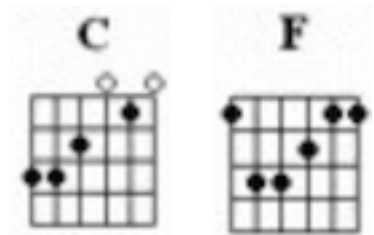

## First notes to sing in Green

### Verse 1:

Dm(D) (E) (F) Gm(Bb) C  
 When I said I needed you  
 You said you would always stay F Bb  
 It wasn't me who changed but you Gm  
 And now you've gone a-way A7

### Verse 2:

Dm  
 Don't you see  
 That now you've gone Gm C  
 And I'm left here on my own F Bb  
 That I have to follow you Gm  
 And beg you to come home? A7 (E)

### Chorus:

D(D) (E) (F#) (D) Bm(F#) (E) (D)  
 You don't have to say you love me  
 Em A7  
 Just be close at hand  
 D Bm  
 You don't have to stay forever  
 Em A7  
 I will under-stand  
 (F#) (A) D (F#) (F#) (A) D (F#)  
 Be-lieve me, believe me  
 Bm  
 I can't help but love you  
 Em  
 But be-lieve me  
 A7 Dm  
 I'll never tie you down