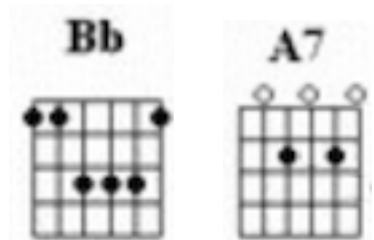

## First notes to sing in Green

### Verse 1:

Dm(D) (E) (F) Gm(Bb) C  
 When I said I needed you  
 You said you would always stay F Bb  
 It wasn't me who changed but you Gm  
 And now you've gone a-way A7

### Verse 2:

Dm  
 Don't you see  
 That now you've gone Gm C  
 And I'm left here on my own F Bb  
 That I have to follow you Gm  
 And beg you to come home? A7 (E)

### Chorus:

D(D) (E) (F#) (D) Bm(F#) (E) (D)  
 You don't have to say you love me  
 Em A7  
 Just be close at hand  
 D Bm  
 You don't have to stay forever  
 Em A7  
 I will under-stand  
 (F#) (A) D (F#) (F#) (A) D (F#)  
 Be-lieve me, believe me  
 Bm  
 I can't help but love you  
 Em  
 But be-lieve me  
 A7 Dm  
 I'll never tie you down