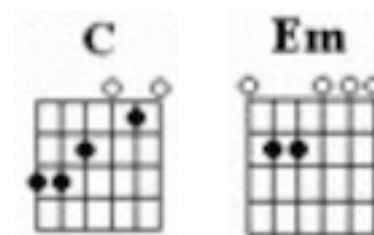

## First notes to sing in Green

### Verse 1:

Dm(D) (E) (F) Gm(Bb) C  
 When I said I needed you  
 You said you would always stay F Bb  
 It wasn't me who changed but you Gm  
 And now you've gone a-way A7

### Verse 2:

Dm  
 Don't you see  
 That now you've gone Gm C  
 And I'm left here on my own F Bb  
 That I have to follow you Gm  
 And beg you to come home? A7 (E)

### Chorus:

D(D) (E) (F#) (D) Bm(F#) (E) (D)  
 You don't have to say you love me  
 Em A7  
 Just be close at hand  
 D Bm  
 You don't have to stay forever  
 Em A7  
 I will under-stand  
 (F#) (A) D (F#) (F#) (A) D (F#)  
 Be-lieve me, believe me  
 Bm  
 I can't help but love you  
 Em  
 But be-lieve me  
 A7 Dm  
 I'll never tie you down