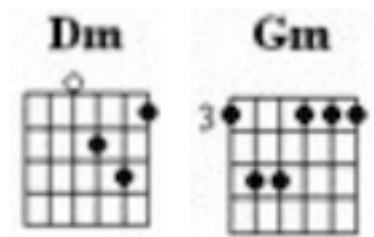

## First notes to sing in Green

### Verse 1:

Dm(D) (E) (F) Gm(Bb) C  
 When I said I needed you  
 You said you would always stay F Bb  
 It wasn't me who changed but you Gm  
 And now you've gone a-way A7

### Verse 2:

Dm  
 Don't you see  
 That now you've gone Gm C  
 And I'm left here on my own F Bb  
 That I have to follow you Gm  
 And beg you to come home? A7 (E)

### Chorus:

D(D) (E) (F#) (D) Bm(F#) (E) (D)  
 You don't have to say you love me  
 Em A7  
 Just be close at hand  
 D Bm  
 You don't have to stay forever  
 Em A7  
 I will under-stand  
 (F#) (A) D (F#) (F#) (A) D (F#)  
 Be-lieve me, believe me  
 Bm  
 I can't help but love you  
 Em  
 But be-lieve me  
 A7 Dm  
 I'll never tie you down