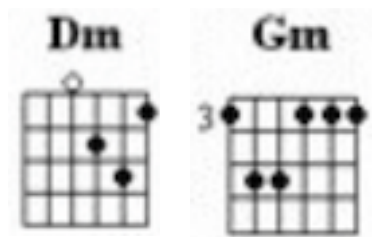

## First notes to sing in Green

### Verse 1:

Dm(D) (E) (F) Gm(Bb) C  
 When I said I needed you  
 You said you would always stay F Bb  
 It wasn't me who changed but you Gm  
 And now you've gone a-way A7

### Verse 2:

Dm  
 Don't you see  
 That now you've gone Gm C  
 And I'm left here on my own F Bb  
 That I have to follow you Gm  
 And beg you to come home? A7 (E)

**Verse 3:**

Left alone with just a memory **Gm** **C**  
Life seems dead and so unreal **F** **Bb**  
All that's left is loneliness **Gm**  
There's nothing left to feel **A7** **Dm**

**Chorus:**

**D(D)(E)** **(F#)(D)** **Bm(F#)(E)** **(D)**  
You don't have to say you love me  
**Em** **A7**  
Just be close at hand  
**D** **Bm**  
You don't have to stay forever  
**Em** **A7**  
I will under-stand  
**D**  
Be-lieve me, believe me