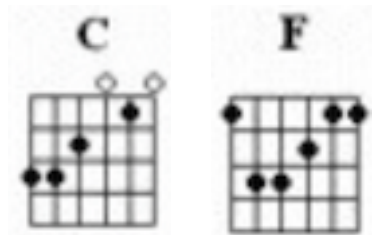

## First notes to sing in Green

### Verse 1:

Dm(D) (E) (F) Gm(Bb) C  
 When I said I needed you  
 You said you would always stay F Bb  
 It wasn't me who changed but you Gm  
 And now you've gone a-way A7

### Verse 2:

Dm  
 Don't you see  
 That now you've gone Gm C  
 And I'm left here on my own F Bb  
 That I have to follow you Gm  
 And beg you to come home? A7 (E)

**Verse 3:**

Left alone with just a memory **Gm** **C**  
Life seems dead and so unreal **F** **Bb**  
All that's left is loneliness **Gm**  
There's nothing left to feel **A7** **Dm**

**Chorus:**

**D(D)(E)** **(F#)(D)** **Bm(F#)(E)** **(D)**  
You don't have to say you love me  
**Em** **A7**  
Just be close at hand  
**D** **Bm**  
You don't have to stay forever  
**Em** **A7**  
I will under-stand  
**D**  
Be-lieve me, believe me