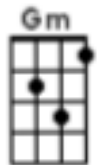

## Intro:

	C	Gm	C	Gm	C
A	-3-2-3-2-0-2-0---	-1-0-1-0---0----	-3-2-3-2-0-2-0---	-1-0-1-0---0----	---
E	-----3-	-----3---3-1-	-----3-	-----3---3-1-	-3-

C C

First note to sing: E

## Verse 1:

C	Gm	Fm	C
You	only	live	twice .... or so it seems.
Fm	Gm	Fm	G
One	life	for your-self	and one for your dreams.