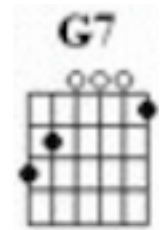

Your Cheatin' Heart (Hank Williams)

Intro:

	C	G	C	G7
e	-8-8-10-7-	-----	-----	-----
B	-----	-8-10----	-8-8-8---	
G	-----	-----4-5-	-----	
D	-----	-----	-----	
A	-----	-----	-----	
E	-----	-----	-----	

First notes to sing in Green

Verse 1:

G7 (**G**) (**C-A**) (**G**) **C** (**E**) **C7** **F**
 Your cheat-ing heart .. will make you weep.
G7 **C** **G7**
 You'll cry and cry and try to sleep.

{--- **TACET** ---} **C** **C7** **F**
 But sleep won't come .. the whole night through.
F **G7** **C** **C7**
 Your cheating heart will tell on you

Bridge:

C7 (**C**) **F** **C**
 When tears come down like falling rain.
D7 **G7**
 You'll toss a-round and call my name
C **C7** **F**
 You'll walk the floor .. the way I do.
G7 **C** **G7**
 Your cheating heart will tell on you

Verse 2:

G7 **C** **C7** **F**
 Your cheating heart .. will make you weep.
G7 **C** **G7**
 You'll cry and cry and try to sleep

{--- **TACET** ---} **C** **C7** **F**
 But sleep won't come .. the whole night through.
F **G7** **C** **C7**
 Your cheating heart will tell on you