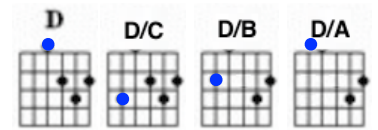

You've Got To Hide Your Love Away (by The Beatles)

(Notes to sing in green)

Intro: G G G G

Verse 1:

G G D F G C F C
 Here I stand with head in hand, turn my face to the wall.
 G G D F G C F C D
 If she's gone I can't go on feeling two foot small.
 G G D F G C F C
 Every-where people stare, each and every day.
 G G D F G C F C D D/C D/B D/A
 I can see them laugh at me. And I hear them say.

Chorus:

G D G G A B CCE D Dsus4 D Dsus2 D
 Hey, you've got to hide your love a-way
 G D G G A B CCE D Dsus4 D Dsus2 D
 Hey, you've got to hide your love a-way.

Verse 2:

G D F G C F C
 How can I even try, I can never win.
 G D F G C F C D
 Hearing them, seeing them in the state I'm in.
 G D F G C F C
 How could she say to me "Love will find a way" ?
 G D F G C F C D D/C D/B D/A
 Gather 'round, all you clowns, let me hear you say.

Chorus:

G D G G A B CCE D Dsus4 D Dsus2 D
 Hey, you've got to hide your love a-way
 G D G G A B CCE D Dsus4 D Dsus2 D
 Hey, you've got to hide your love a-way.