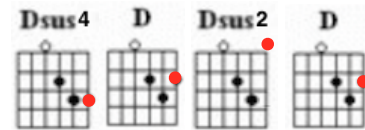

You've Got To Hide Your Love Away (by The Beatles)

(Notes to sing in green)

Intro: G G G G

Verse 1:

G G D F G C F C
 Here I stand with head in hand, turn my face to the wall.
 G G D F G C F C D
 If she's gone I can't go on feeling two foot small.
 G G D F G C F C
 Every-where people stare, each and every day.
 G G D F G C F C D D/C D/B D/A
 I can see them laugh at me. And I hear them say.

Chorus:

G D G G A B CCE D Dsus4 D Dsus2 D
 Hey, you've got to hide your love a-way
 G D G G A B CCE D Dsus4 D Dsus2 D
 Hey, you've got to hide your love a-way.

Verse 2:

G D F G C F C
 How can I even try, I can never win.
 G D F G C F C D
 Hearing them, seeing them in the state I'm in.
 G D F G C F C
 How could she say to me "Love will find a way" ?
 G D F G C F C D D/C D/B D/A
 Gather 'round, all you clowns, let me hear you say.

Chorus:

G D G G A B CCE D Dsus4 D Dsus2 D
 Hey, you've got to hide your love a-way
 G D G G A B CCE D Dsus4 D Dsus2 D
 Hey, you've got to hide your love a-way.