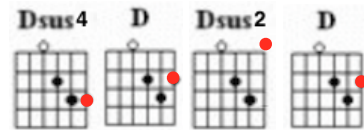

You've Got To Hide Your Love Away (by The Beatles)

(Notes to sing in green)

Intro: G G G G

Verse 1:

G G D F G C F C
 Here I stand with head in hand, turn my face to the wall.
 G G D F G C F C D
 If she's gone I can't go on feeling two foot small.
 G G D F G C F C
 Every-where people stare, each and every day.
 G G D F G C F C D D/C D/B D/A
 I can see them laugh at me. And I hear them say.

Chorus:

G D G G A B C^CE D Dsus4 D Dsus2 D
 Hey, you've got to hide your love a-way
 G D G G A B C^CE D Dsus4 D Dsus2 D
 Hey, you've got to hide your love a-way.

Verse 2:

G D F G C F C
 How can I even try, I can never win.
 G D F G C F C D
 Hearing them, seeing them in the state I'm in.
 G D F G C F C
 How could she say to me "Love will find a way" ?
 G D F G C F C D D/C D/B D/A
 Gather 'round, all you clowns, let me hear you say.

Chorus:

G D G G A B C^CE D Dsus4 D Dsus2 D
 Hey, you've got to hide your love a-way
 G D G G A B C^CE D Dsus4 D Dsus2 D
 Hey, you've got to hide your love a-way.