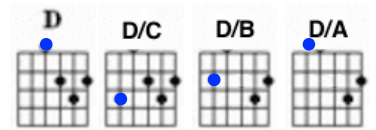

You've Got To Hide Your Love Away (by The Beatles)

(Notes to sing in green)

Intro: G G G G

Verse 1:

G G D F G C F C
 Here I stand with head in hand, turn my face to the wall.
 G G D F G C F C D
 If she's gone I can't go on feeling two foot small.
 G G D F G C F C
 Every-where people stare, each and every day.
 G G D F G C F C D D/C D/B D/A
 I can see them laugh at me. And I hear them say.

Chorus:

G D G G A B C^CE D Dsus4 D Dsus2 D
 Hey, you've got to hide your love a-way
 G D G G A B C^CE D Dsus4 D Dsus2 D
 Hey, you've got to hide your love a-way.

Verse 2:

G D F G C F C
 How can I even try, I can never win.
 G D F G C F C D
 Hearing them, seeing them in the state I'm in.
 G D F G C F C
 How could she say to me "Love will find a way" ?
 G D F G C F C D D/C D/B D/A
 Gather 'round, all you clowns, let me hear you say.

Chorus:

G D G G A B C^CE D Dsus4 D Dsus2 D
 Hey, you've got to hide your love a-way
 G D G G A B C^CE D Dsus4 D Dsus2 D
 Hey, you've got to hide your love a-way.